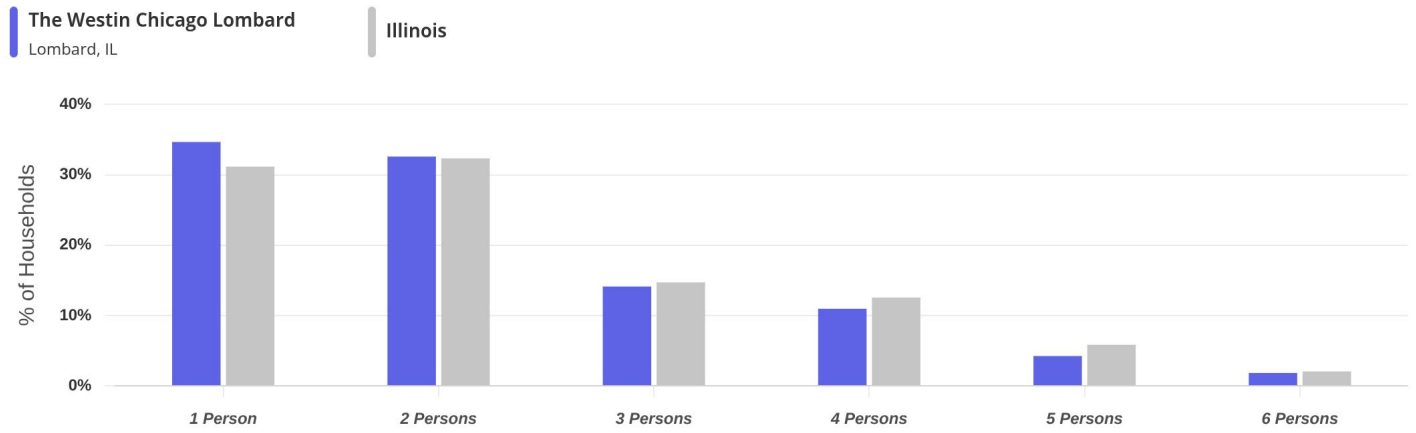

Education

Jan 29th, 2026 - Feb 1st, 2026 | Data Source: Census 2024
Data provided by Placer Labs Inc. (www.placer.ai)

Age

Jan 29th, 2026 - Feb 1st, 2026 | Data Source: Census 2024
Data provided by Placer Labs Inc. (www.placer.ai)

Ethnicity

Jan 29th, 2026 - Feb 1st, 2026 | Data Source: Census 2024
Data provided by Placer Labs Inc. (www.placer.ai)

Household Size

Jan 29th, 2026 - Feb 1st, 2026 | Data Source: Census 2024
Data provided by Placer Labs Inc. (www.placer.ai)