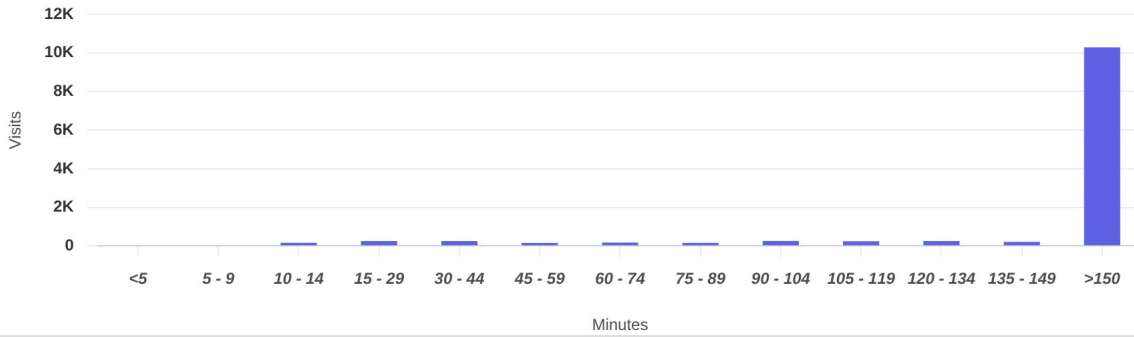

Jan 29th, 2026 - Feb 1st, 2026

Data provided by Placer Labs Inc. (www.placer.ai)

Visit Duration

The Westin Chicago Lombard

Lombard, IL

Average Stay	565 min
Median Stay	444 min

Visits | Jan 29th, 2026 - Feb 1st, 2026
Data provided by Placer Labs Inc. (www.placer.ai)

Visitor Journey - Routes

The Westin Chicago Lom...

Lombard, IL

To protect individual privacy, the beginning points shown for each route are approximations and do not represent actual home locations.

Journey Direction: To Property | Jan 29th, 2026 - Feb 1st, 2026
Data provided by Placer Labs Inc. (www.placer.ai)