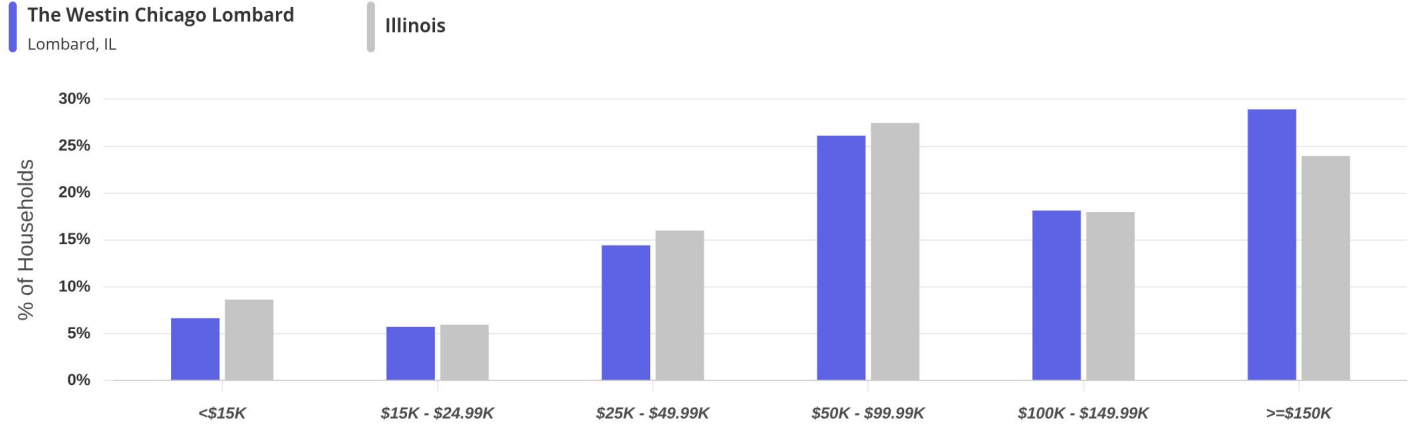

Audience Overview

Summary

Property	Median Household Income	Bachelor's Degree or Higher	Median Age	Most Common Ethnicity	Persons per Household
The Westin Chicago Lomb... Lombard, IL	\$94.4K	50.3%	36.2	White (45.8%)	2.41
Illinois	\$84K	37.8%	38.2	White (58.1%)	2.52

Jan 29th, 2026 - Feb 1st, 2026 | Data Source: Census 2024
Data provided by Placer Labs Inc. (www.placer.ai)

Frosty Faustings 2026

Jan 29 - Feb 1, 2026

Household Income

Jan 29th, 2026 - Feb 1st, 2026 | Data Source: Census 2024
Data provided by Placer Labs Inc. (www.placer.ai)

Education

Jan 29th, 2026 - Feb 1st, 2026 | Data Source: Census 2024
Data provided by Placer Labs Inc. (www.placer.ai)

Age

Jan 29th, 2026 - Feb 1st, 2026 | Data Source: Census 2024
Data provided by Placer Labs Inc. (www.placer.ai)