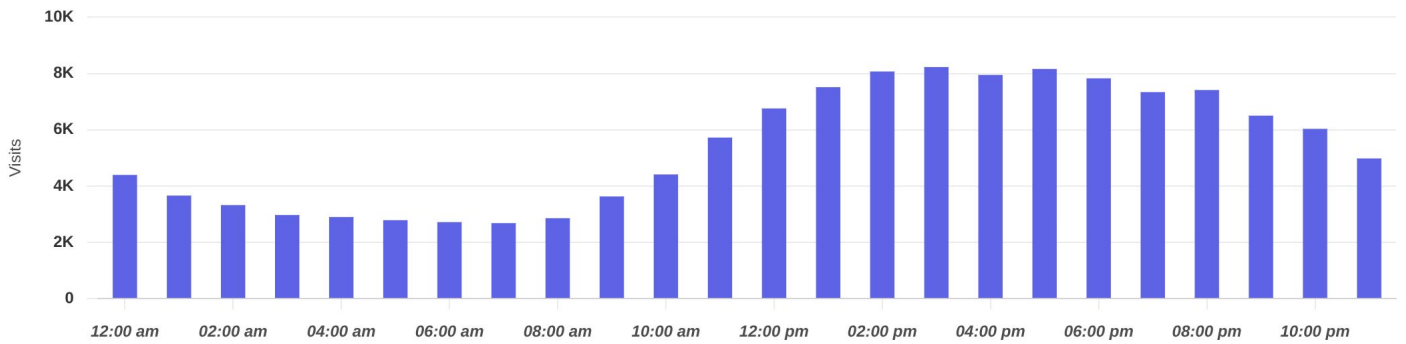

Hourly Visits

The Westin Chicago Lombard
Lombard, IL

Visits | Jan 29th, 2026 - Feb 1st, 2026
Data provided by Placer Labs Inc. (www.placer.ai)