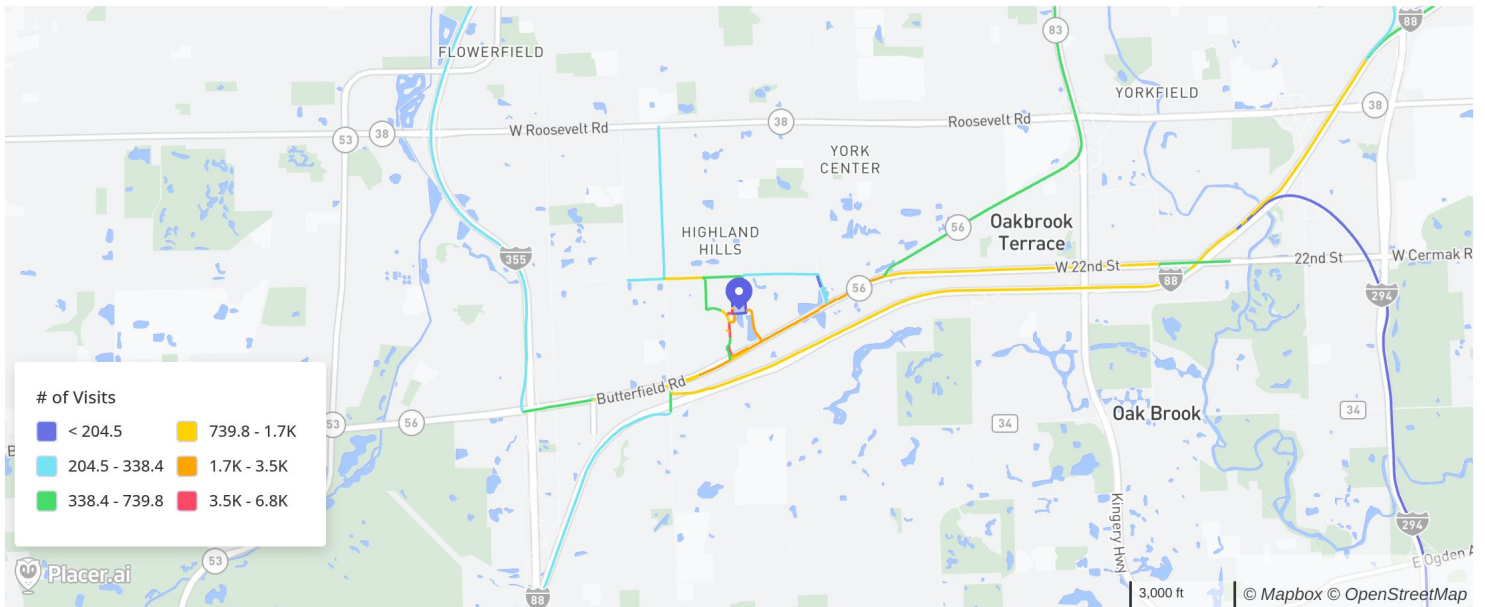

The Westin Chicago Lombard

Lombard, IL

The Westin Chicago Lombard / Lombard, IL

Prior			Post		
Rank	Property	Foot-Traffic	Rank	Property	Foot-Traffic
1	 Yorktown Center Yorktown Shopping Center, Lombard	17.4%	1	 Yorktown Center Yorktown Shopping Center, Lombard	12.5%
2	 Embassy Suites Hotels E Butterfield Rd, Lombard, IL	7.9%	2	 Embassy Suites Hotels E Butterfield Rd, Lombard, IL	6.9%
3	 Target Lombard, IL	6.4%	3	 TownePlace Suites Chicago Lombard E 22nd St, Lombard, IL	5.2%
4	 TownePlace Suites Chicago Lombard E 22nd St, Lombard, IL	5.6%	4	 Courtyard By Marriott Chicago Oakbrook Terrace Transam Plaza Dr, Oakbrook Terrace	4.8%
5	 Hyatt Place Chicago/Lombard/Oakbrook Terrace Fountain Square Dr, Lombard, IL	4.4%	5	 Portillo's Butterfield Rd, Downers Grove, IL	4.4%
6	 Courtyard By Marriott Chicago Oakbrook Terrace Transam Plaza Dr, Oakbrook Terrace	3.5%	6	 Hyatt Place Chicago/Lombard/Oakbrook Terrace Fountain Square Dr, Lombard, IL	4.2%
7	 O'Hare International Airport W O'Hare Ave, Chicago, IL	2.8%	7	 Target Lombard, IL	3.7%
8	 Surestay Plus By Best Western Chicago E 22nd St, Lombard, IL	2.6%	8	 Surestay Plus By Best Western Chicago E 22nd St, Lombard, IL	2.6%
9	 Crowne Plaza Lombard Downers Grove Roosevelt Rd, Glen Ellyn, IL	2.4%	9	 Crowne Plaza Lombard Downers Grove Roosevelt Rd, Glen Ellyn, IL	2%
10	 Portillo's Butterfield Rd, Downers Grove, IL	1.9%	10	 Von Maur Yorktown Shopping Ctr, Lombard, IL	1.3%

Visitor Journey - Routes

The Westin Chicago Lom...

Lombard, IL

To protect individual privacy, the beginning points shown for each route are approximations and do not represent actual home locations.

Journey Direction: To Property | Jan 29th, 2026 - Feb 1st, 2026
Data provided by Placer Labs Inc. (www.placer.ai)