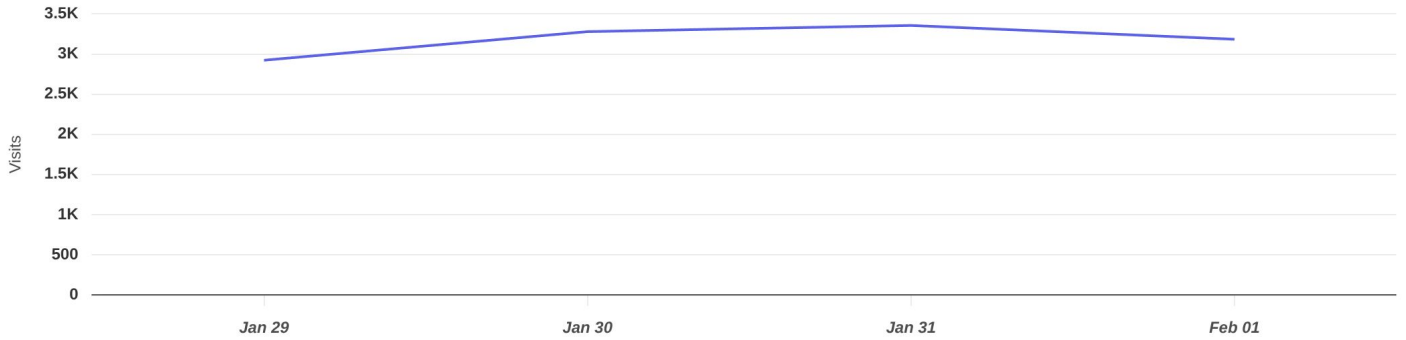

Frosty Faustings 2026

Jan 29 - Feb 1, 2026

Metrics

The Westin Chicago Lom...
Lombard, IL

Visits	12.7K	Avg. Dwell Time	565 Min
Visits / sq ft	0.06	Panel Visits	945
Size - sq ft	206K	Visits YoY	+168%
Visitors	4.8K	Visits Yo2Y	+278%
Visit Frequency	2.66	Visits Yo3Y	+384.1%

Jan 29th, 2026 - Feb 1st, 2026
Data provided by Placer Labs Inc. (www.placer.ai)

Visits Trend

The Westin Chicago Lombard
Lombard, IL

Daily | Visits | Jan 29th, 2026 - Feb 1st, 2026
Data provided by Placer Labs Inc. (www.placer.ai)