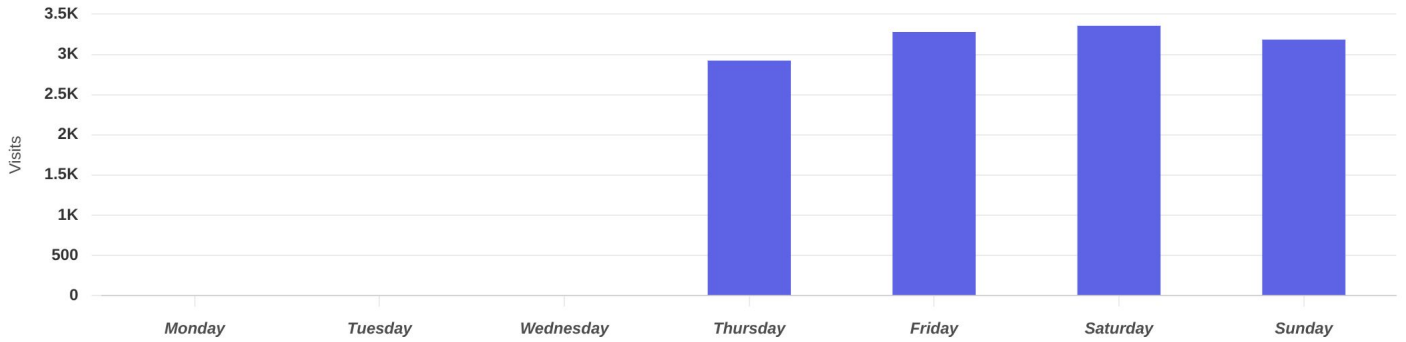

Visitor Journey

The Westin Chicago Lombard

Lombard, IL

Show by: | Jan 29th, 2026 - Feb 1st, 2026

Data provided by Placer Labs Inc. (www.placer.ai)

Daily Visits

The Westin Chicago Lombard
Lombard, IL

Visits | Jan 29th, 2026 - Feb 1st, 2026
Data provided by Placer Labs Inc. (www.placer.ai)

Hourly Visits

The Westin Chicago Lombard
Lombard, IL

Visits | Jan 29th, 2026 - Feb 1st, 2026
Data provided by Placer Labs Inc. (www.placer.ai)

Favorite Places

The Westin Chicago Lom...

Lombard, IL

Rank	Name	Distance	Visitors (%)
1	 The Westin Chicago Lombard 70 Yorktown Shopping Ctr, Lombard, IL 60148	0 mi	4.8K (99.6%)
2	 Yorktown Center 203 Yorktown Shopping Center, Lombard, IL 60148	0.4 mi	2.4K (50.3%)
3	 Target 60 Yorktown Shopping Ctr, Lombard, IL 60148	0.1 mi	1.4K (29.9%)
4	 O'Hare International Airport 10000 W O'Hare Ave, Chicago, IL 60666	10.6 mi	1.3K (28%)
5	 Yorktown Mall 203 Yorktown Center, Lombard, IL 60148	0.3 mi	1.2K (25.9%)
6	 Finley Square Shopping Center 1500 Butterfield Rd, Downers Grove, IL 60515	1.2 mi	984 (20.6%)
7	 Portillo's 1500 Butterfield Rd, Downers Grove, IL 60515	1.2 mi	862 (18.1%)
8	 Embassy Suites Hotels 707 E Butterfield Rd, Lombard, IL 60148	0.4 mi	450 (9.4%)
9	 JCPenney 175 Yorktown Shopping Ctr, Lombard, IL 60148	0.2 mi	430 (9%)
10	 The Overlook At Oak Brook 1745 22nd St, Oak Brook, IL 60523	2.1 mi	374 (7.8%)

Category: All Categories | Min. Visits: 1 | Jan 29th, 2026 - Feb 1st, 2026

Data provided by Placer Labs Inc. (www.placer.ai)

Frosty Faustings 2026 Visitor Journey

Jan 29 - Feb 1, 2026

Prior / Post Compare