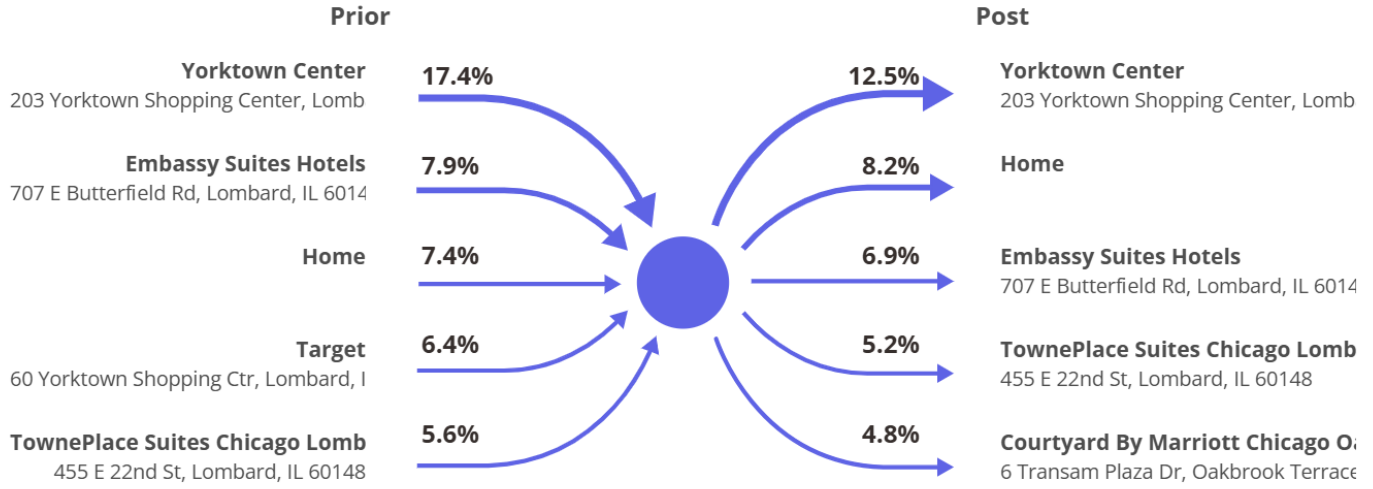

Frosty Faustings 2026

Jan 29 - Feb 1, 2026

Market Landscape

Home locations are obfuscated for privacy and randomly placed within a census block. They do not represent actual home addresses.

Jan 1st, 2026 - Mar 29th, 2026
Data provided by Placer Labs Inc. (www.placer.ai)

Visitor Journey

The Westin Chicago Lombard

Lombard, IL

Show by: | Jan 29th, 2026 - Feb 1st, 2026

Data provided by Placer Labs Inc. (www.placer.ai)

Daily Visits

The Westin Chicago Lombard
Lombard, IL

Visits | Jan 29th, 2026 - Feb 1st, 2026
Data provided by Placer Labs Inc. (www.placer.ai)

Hourly Visits

The Westin Chicago Lombard
Lombard, IL

Visits | Jan 29th, 2026 - Feb 1st, 2026
Data provided by Placer Labs Inc. (www.placer.ai)

Favorite Places

The Westin Chicago Lom...

Lombard, IL

Rank	Name	Distance	Visitors (%)
1	 The Westin Chicago Lombard 70 Yorktown Shopping Ctr, Lombard, IL 60148	0 mi	4.8K (99.6%)
2	 Yorktown Center 203 Yorktown Shopping Center, Lombard, IL 60148	0.4 mi	2.4K (50.3%)
3	 Target 60 Yorktown Shopping Ctr, Lombard, IL 60148	0.1 mi	1.4K (29.9%)
4	 O'Hare International Airport 10000 W O'Hare Ave, Chicago, IL 60666	10.6 mi	1.3K (28%)
5	 Yorktown Mall 203 Yorktown Center, Lombard, IL 60148	0.3 mi	1.2K (25.9%)
6	 Finley Square Shopping Center 1500 Butterfield Rd, Downers Grove, IL 60515	1.2 mi	984 (20.6%)
7	 Portillo's 1500 Butterfield Rd, Downers Grove, IL 60515	1.2 mi	862 (18.1%)
8	 Embassy Suites Hotels 707 E Butterfield Rd, Lombard, IL 60148	0.4 mi	450 (9.4%)
9	 JCPenney 175 Yorktown Shopping Ctr, Lombard, IL 60148	0.2 mi	430 (9%)
10	 The Overlook At Oak Brook 1745 22nd St, Oak Brook, IL 60523	2.1 mi	374 (7.8%)