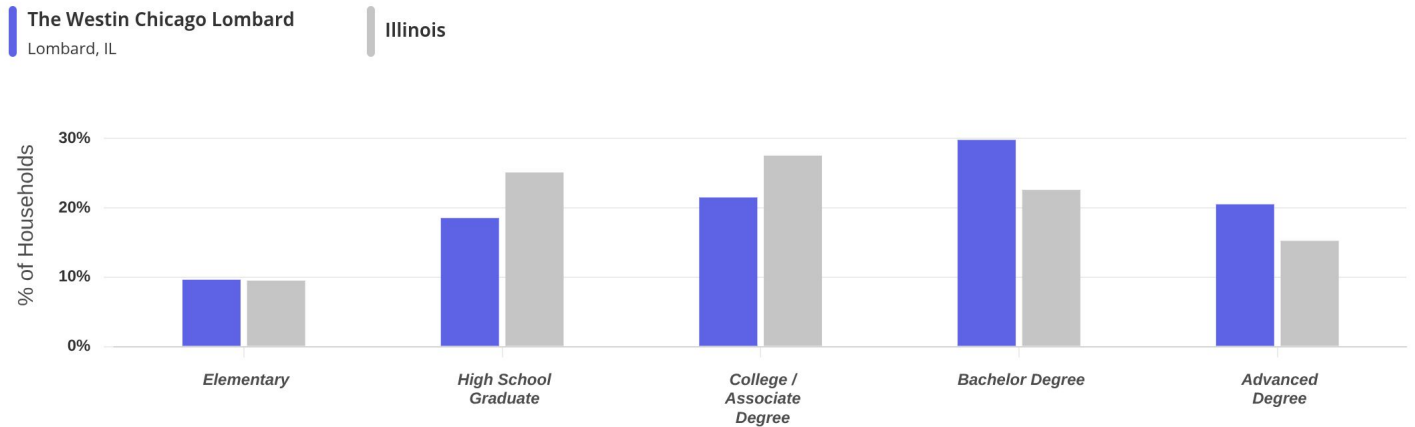

Audience Overview

Summary

Property	Median Household Income	Bachelor's Degree or Higher	Median Age	Most Common Ethnicity	Persons per Household
The Westin Chicago Lomb... Lombard, IL	\$94.4K	50.3%	36.2	White (45.8%)	2.41
Illinois	\$84K	37.8%	38.2	White (58.1%)	2.52

Jan 29th, 2026 - Feb 1st, 2026 | Data Source: Census 2024
Data provided by Placer Labs Inc. (www.placer.ai)

Frosty Faustings 2026

Jan 29 - Feb 1, 2026

Household Income

Jan 29th, 2026 - Feb 1st, 2026 | Data Source: Census 2024
Data provided by Placer Labs Inc. (www.placer.ai)

Education

Jan 29th, 2026 - Feb 1st, 2026 | Data Source: Census 2024
Data provided by Placer Labs Inc. (www.placer.ai)

Age

Jan 29th, 2026 - Feb 1st, 2026 | Data Source: Census 2024
Data provided by Placer Labs Inc. (www.placer.ai)