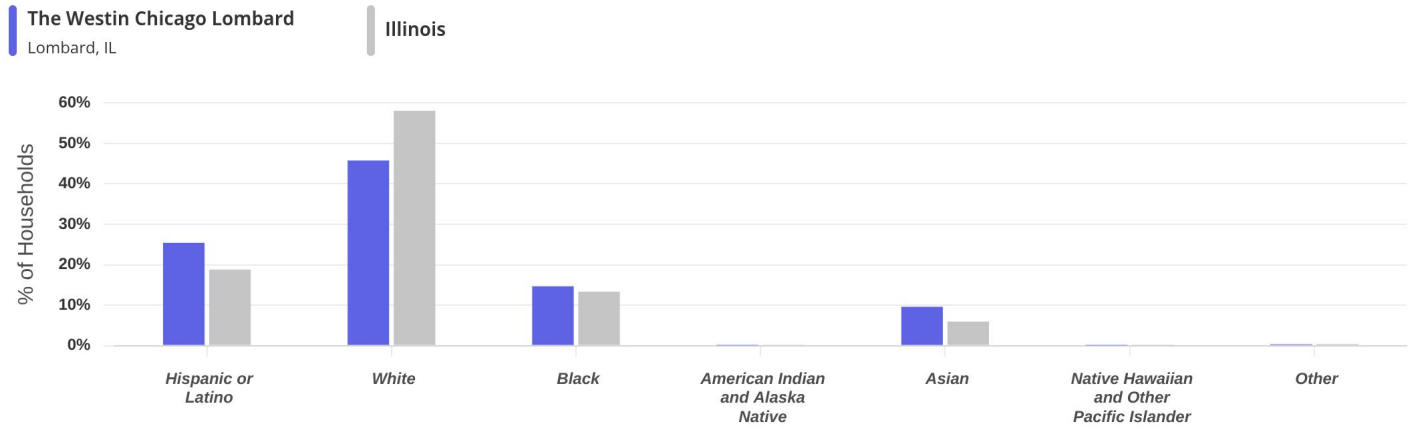

Ethnicity

Jan 29th, 2026 - Feb 1st, 2026 | Data Source: Census 2024
Data provided by Placer Labs Inc. (www.placer.ai)