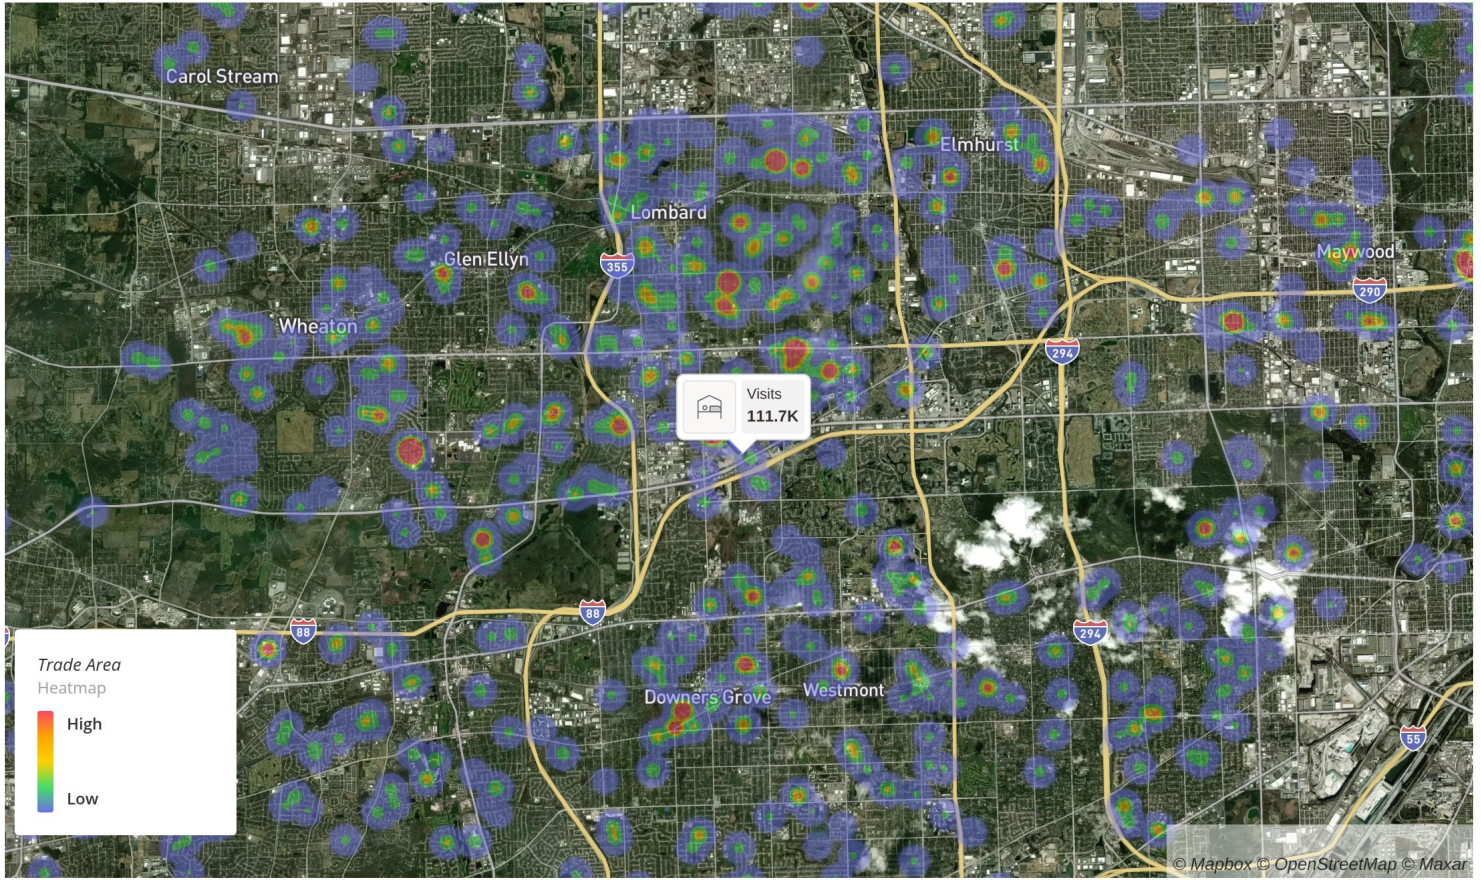

Ethnicity

Jan 29th, 2026 - Feb 1st, 2026 | Data Source: Census 2024
Data provided by Placer Labs Inc. (www.placer.ai)

Household Size

Jan 29th, 2026 - Feb 1st, 2026 | Data Source: Census 2024
Data provided by Placer Labs Inc. (www.placer.ai)

Frosty Faustings 2026

Jan 29 - Feb 1, 2026

Market Landscape

Home locations are obfuscated for privacy and randomly placed within a census block. They do not represent actual home addresses.

Jan 1st, 2026 - Mar 29th, 2026
Data provided by Placer Labs Inc. (www.placer.ai)

Hourly Visits

The Westin Chicago Lombard
Lombard, IL

Visits | Jan 29th, 2026 - Feb 1st, 2026
Data provided by Placer Labs Inc. (www.placer.ai)

Favorite Places

The Westin Chicago Lom...

Lombard, IL

Rank	Name	Distance	Visitors (%)
1	 The Westin Chicago Lombard 70 Yorktown Shopping Ctr, Lombard, IL 60148	0 mi	4.8K (99.6%)
2	 Yorktown Center 203 Yorktown Shopping Center, Lombard, IL 60148	0.4 mi	2.4K (50.3%)
3	 Target 60 Yorktown Shopping Ctr, Lombard, IL 60148	0.1 mi	1.4K (29.9%)
4	 O'Hare International Airport 10000 W O'Hare Ave, Chicago, IL 60666	10.6 mi	1.3K (28%)
5	 Yorktown Mall 203 Yorktown Center, Lombard, IL 60148	0.3 mi	1.2K (25.9%)
6	 Finley Square Shopping Center 1500 Butterfield Rd, Downers Grove, IL 60515	1.2 mi	984 (20.6%)
7	 Portillo's 1500 Butterfield Rd, Downers Grove, IL 60515	1.2 mi	862 (18.1%)
8	 Embassy Suites Hotels 707 E Butterfield Rd, Lombard, IL 60148	0.4 mi	450 (9.4%)
9	 JCPenney 175 Yorktown Shopping Ctr, Lombard, IL 60148	0.2 mi	430 (9%)
10	 The Overlook At Oak Brook 1745 22nd St, Oak Brook, IL 60523	2.1 mi	374 (7.8%)