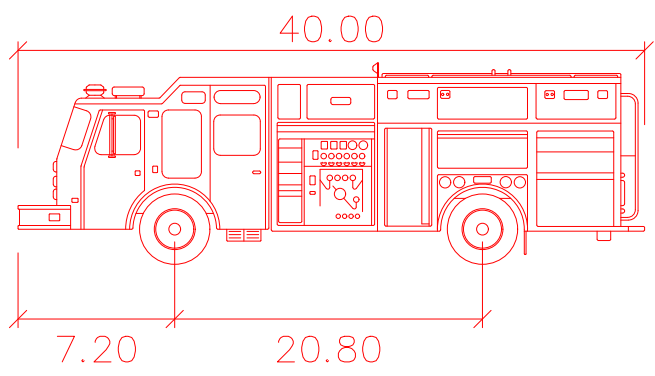

- Front Tires ————
- Rear Tires ————
- Body Clearance ————
- Path ————

2023-0528

- Width : 8.00
- Track : 8.00
- Lock to Lock Time : 6.0
- Steering Angle : 40.0

19.44ft

18.88ft

2023-0528  
Custom