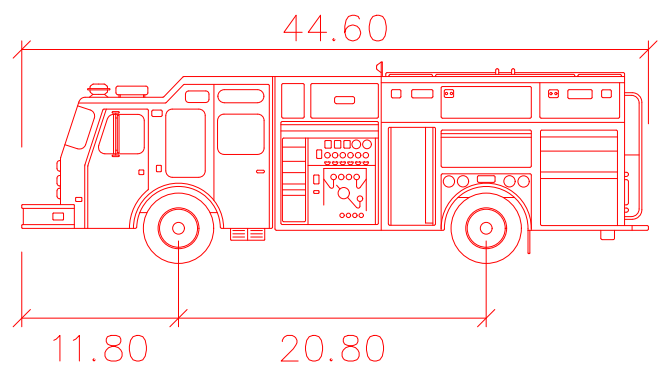

- Front Tires ————
- Rear Tires ————
- Body Clearance ————
- Path ————

2023-0528

	feet
Width	: 8.00
Track	: 8.00
Lock to Lock Time	: 6.0
Steering Angle	: 40.0

2023-0528  
Custom

2023-0528  
Custom

22.84ft  
14.87ft