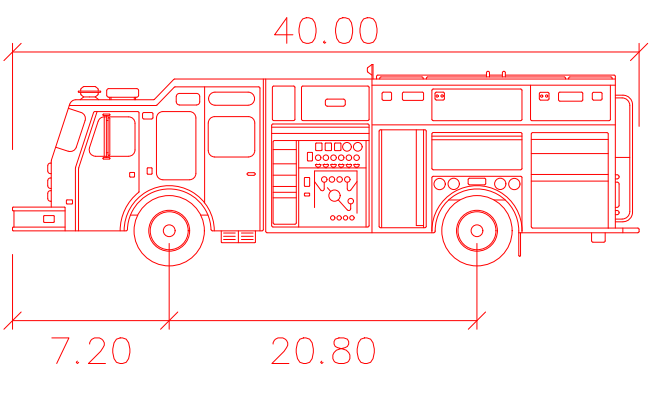

- Front Tires ————
- Rear Tires ————
- Body Clearance ————
- Path ————

2023-0528

	feet
Width	: 8.00
Track	: 8.00
Lock to Lock Time	: 6.0
Steering Angle	: 40.0

2023-0528
CUSTOM